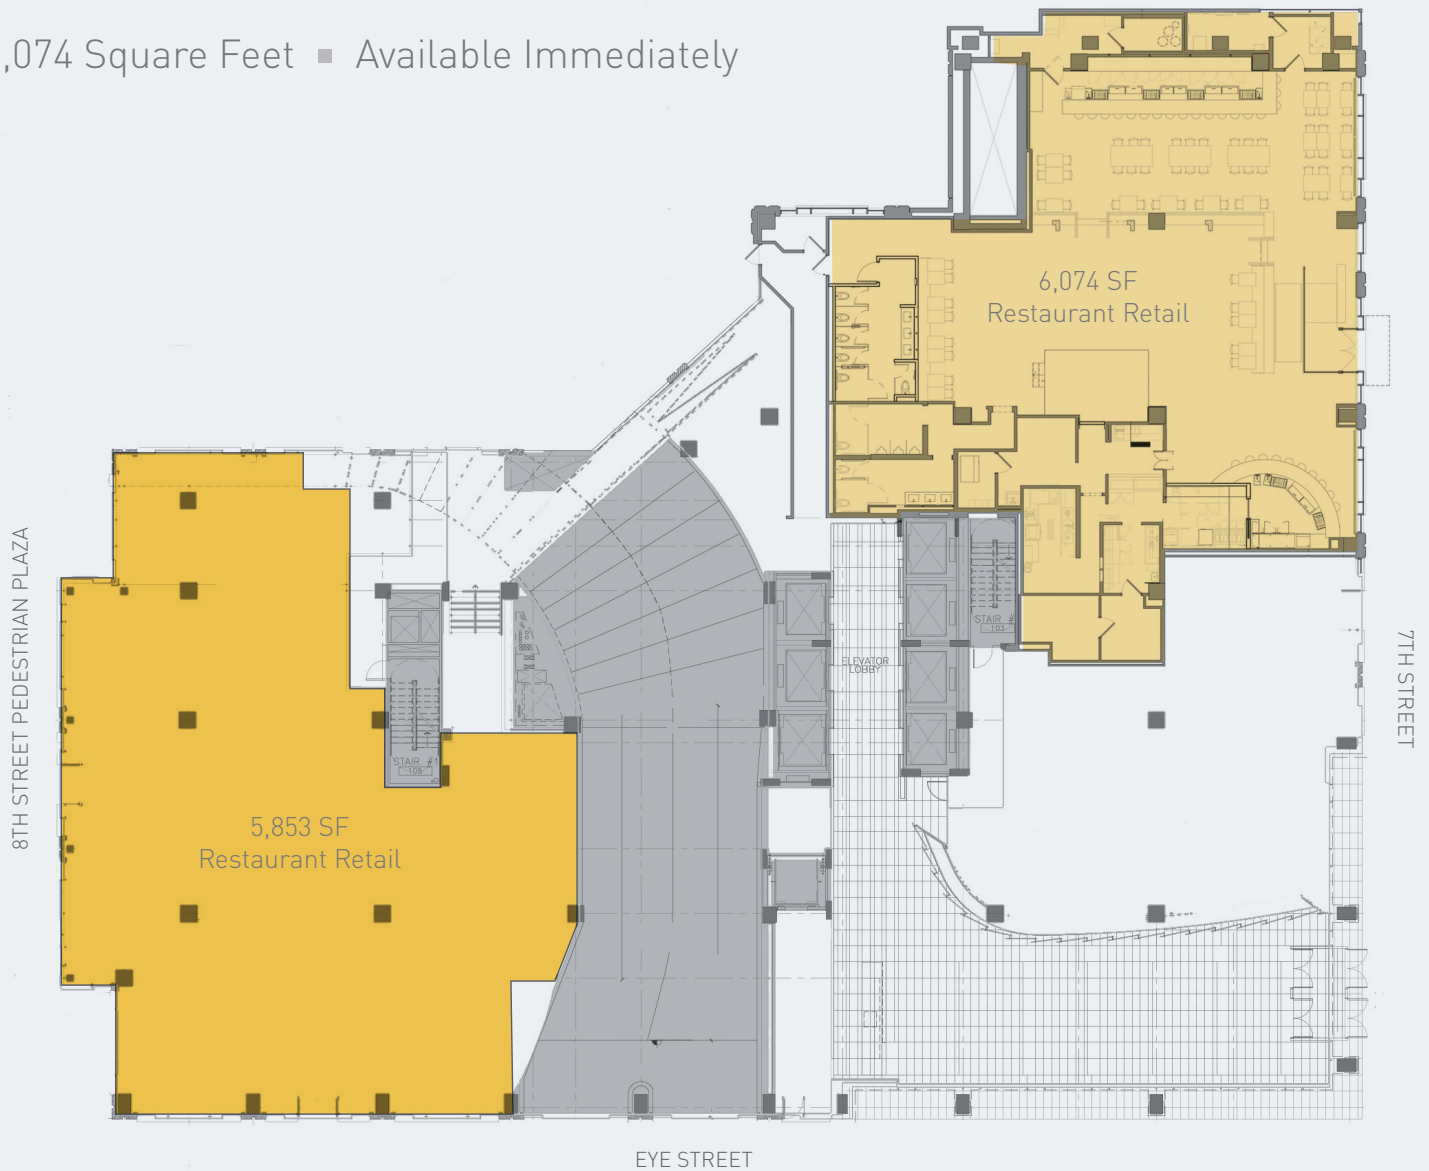

900
SEVENTH STREET

Retail

5,853 Square Feet ■ Available Immediately

6,074 Square Feet ■ Available Immediately

For more information:

Wil Pace: 202.624.8649 wpace@akridge.com ■ Ben Meisel: 202.624.8605 bmeisel@akridge.com